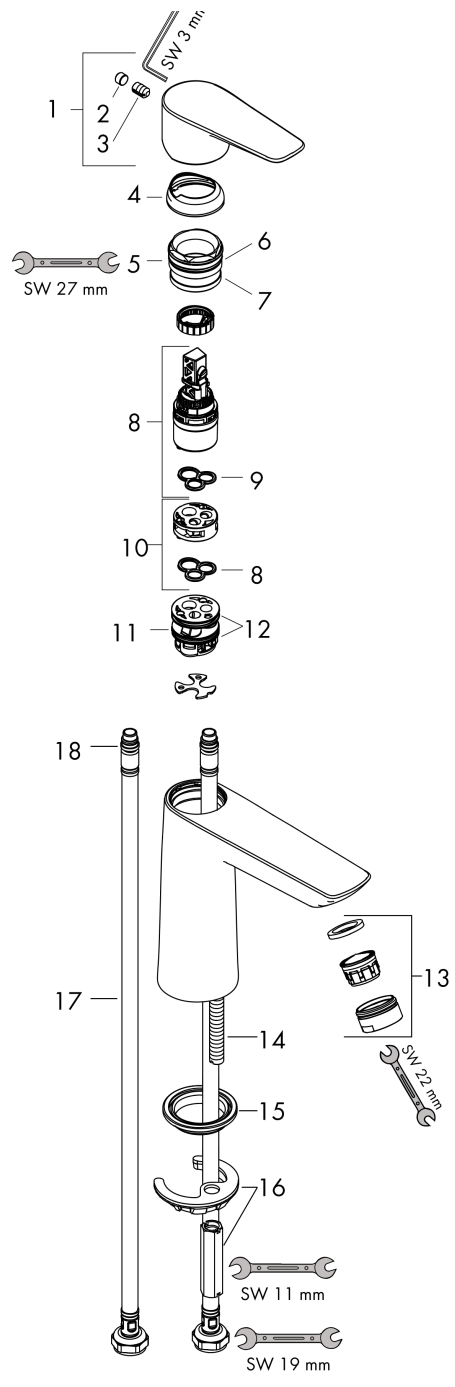

Talis E

Single lever basin mixer 110 without waste set

Surfaces: **Brushed Black Chrome** Article Number: **71712340**

Description

product features

- ComfortZone 110
- projection 112 mm
- maximum flow rate at 3 bar: 5 l/min
- ceramic cartridge
- temperature limitation adjustable
- suitable for continuous flow water heaters
- connection type: G 3/8 connections
- connection dimension: DN15

Technology

Design awards

Product image

Scale drawing

Flowchart

Talis E
Single lever basin mixer 110 without waste set
 Surfaces: **Brushed Black Chrome** Article Number: **71712340**

Exploded Drawing

Year of production: >06/20

Talis E
Single lever basin mixer 110 without waste set
 Surfaces: **Brushed Black Chrome** Article Number: **71712340**

Spare part list

Year of production: >06/20

Pos.	Description	Article Number	Price	PU
1	handle	92687340	-	1
2	hollow set screw M6x10 DIN 916	96029000	-	1
3	screw cover	95704000	-	1
4	flange	92625340	-	1
5	nut	92689000	-	1
6	O-ring 25x1,5	98146000	-	1
7	O-ring 27x1,5	92527000	-	1
8	cartridge, assy	97685000	-	1
9	seal	98865000	-	1
10	adapter for cartridge	92628000	-	1
11	adapter for cartridge	98866000	-	1
12	O-ring 23x2	98398000	-	1
13	aerator M24x1 (5 l/min)	13185340	-	1
14	screw M8 x 68	97736000	-	1
15	seal	97608000	-	1
16	fixing set	96016000	-	1
17	connection hose 450 mm M8x0,75 G3/8	97206000	-	1
18	O-ring 6,6x1,6	93019000	-	1