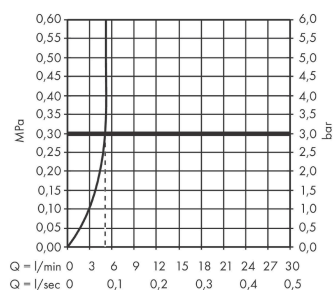

Talis E

Single lever basin mixer 110 without waste set

Surfaces: **Brushed Black Chrome** Article Number: **71712340**

Description

product features

- ComfortZone 110
- projection 112 mm
- maximum flow rate at 3 bar: 5 l/min
- ceramic cartridge
- temperature limitation adjustable
- suitable for continuous flow water heaters
- connection type: G 3/8 connections
- connection dimension: DN15

Technology

Design awards

Product image

Scale drawing

Flowchart

Talis E
Single lever basin mixer 110 without waste set
 Surfaces: **Brushed Black Chrome** Article Number: **71712340**

Exploded Drawing

Year of production: >06/20