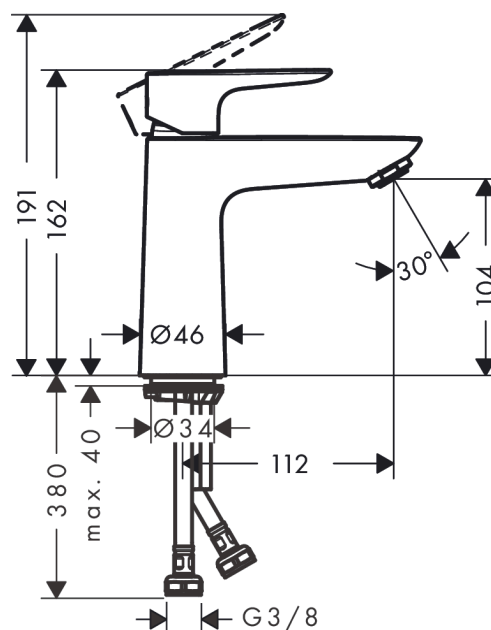

Talis E

Single lever basin mixer 110 without waste set

Surfaces: **Brushed Black Chrome** Article Number: **71712340**

Description

product features

- ComfortZone 110
- projection 112 mm
- maximum flow rate at 3 bar: 5 l/min
- ceramic cartridge
- temperature limitation adjustable
- suitable for continuous flow water heaters
- connection type: G 3/8 connections
- connection dimension: DN15

Technology

Design awards

Product image

Scale drawing

Flowchart

Talis E
Single lever basin mixer 110 without waste set
 Surfaces: **Brushed Black Chrome** Article Number: **71712340**

Exploded Drawing

Year of production: >06/20

Talis E
Single lever basin mixer 110 without waste set
 Surfaces: **Brushed Black Chrome** Article Number: **71712340**

Spare part list

Year of production: >06/20

Pos.	Description	Article Number	Price	PU
1	handle	92687340	-	1
2	hollow set screw M6x10 DIN 916	96029000	-	1
3	screw cover	95704000	-	1
4	flange	92625340	-	1
5	nut	92689000	-	1
6	O-ring 25x1,5	98146000	-	1
7	O-ring 27x1,5	92527000	-	1
8	cartridge, assy	97685000	-	1
9	seal	98865000	-	1
10	adapter for cartridge	92628000	-	1
11	adapter for cartridge	98866000	-	1
12	O-ring 23x2	98398000	-	1
13	aerator M24x1 (5 l/min)	13185340	-	1
14	screw M8 x 68	97736000	-	1
15	seal	97608000	-	1
16	fixing set	96016000	-	1
17	connection hose 450 mm M8x0,75 G3/8	97206000	-	1
18	O-ring 6,6x1,6	93019000	-	1